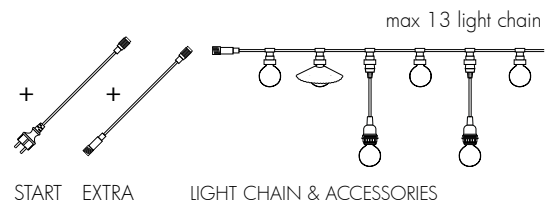

📦4 ⊕735cm ⊕6cm ⊕75cm
💡10 E27 (Excl) 🏠

Also compatible with
418-35 & 418-36

418-40
CONNECTA
- PACK OF 5

📦10 ⊕20.5cm ⊕4.5cm 🏠

418-56
CONNECTA
-PACK OF 5

📦6 ⊕5cm ⊕22cm
💡5 E27 (Excl) 🏠

Connectable with light chain Connecta 418-10 & 418-20