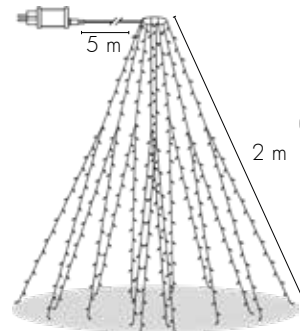

LIGHT CHAIN FLAG POLE

594-26-1
GOLDEN WARM WHITE

4 1500cm 8cm 700cm 20cm 360 LED 5.59W

360 LED
10 STRINGS

LIGHT CHAIN TREE LIGHT

*Easy to mount on
your Christmas Tree*

GREEN
CABLE

594-13-1
GOLDEN WARM WHITE