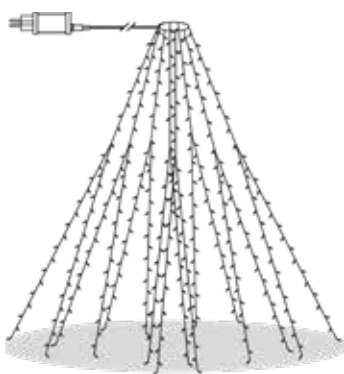

594-63

497-96-1

590-87

727-04

TREE LIGHT, 360 LED

NEW 594-63
SHINY WARMWHITE

6 500cm 7cm 200cm 7cm
360 LED 5.5W EC Contains F

GREEN CABLE