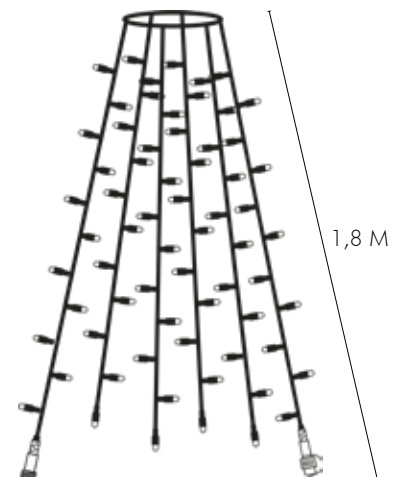

491-71 SYSTEM 24

6 ⊕ 28cm ⊕ 180cm ⊕ 12.8cm
84 LED 1.8W EC G

BLACK CABLE

84 LED
6
STRINGS