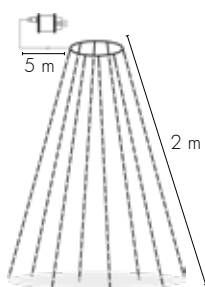

10 500cm 3600cm 0.3cm 7.5cm 480 LED 5.6W

●●● GREEN CABLE

590-85 DEW DROP MICRO

10 500cm 3600cm 0.3cm 7.5cm 480 LED 5.6W

●●● TRANSPARENT CABLE

LIGHT CHAIN TREE LIGHT 160 LED

NEW 590-86 DEW DROP MICRO

8 500cm 10cm 200cm
10cm 160 LED 2.8W