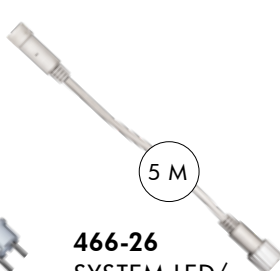

EXTENSION EXTRA

466-26
SYSTEM LED/
CONNECTA

📦10 ⊕500cm 5SM 🏠