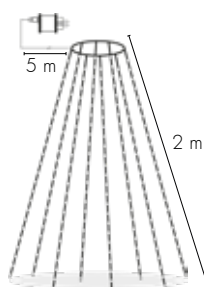

NEW 590-87 DEW DROP MICRO

8 500cm 10cm 200cm
10cm 160 LED 2.8W

●●● GREEN CABLE