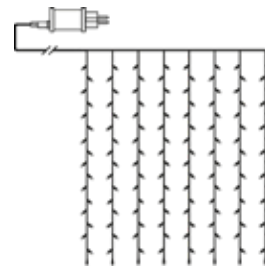

LIGHT CHAIN CURTAIN

594-24
GOLDEN WARM WHITE

12 500cm 130cm 130cm 13cm 80 LED 1.2W

80 LED
1,3x1,3 M

594-23-1
GOLDEN WARM WHITE

10 500cm 200cm 200cm 160 LED 3.12W

160 LED
2x2 M

594-25
GOLDEN WARM WHITE

10 500cm 130cm 200cm 13cm 120 LED 1.8W

120 LED
1,3x2 M