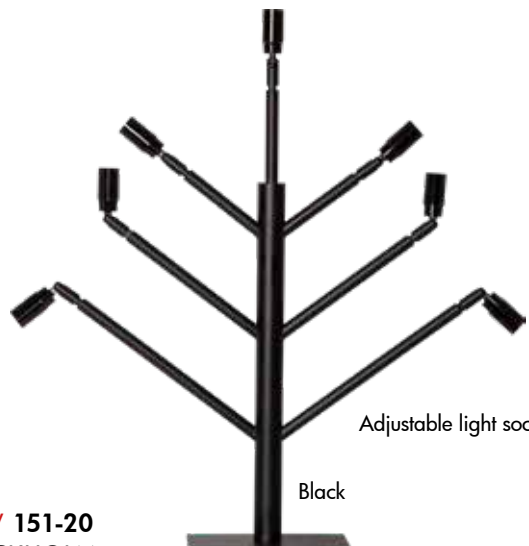

4 180cm 38cm 59cm 7 LED (300-20) 1.9W

102-55
TITUS

4 180cm 38cm 59cm 7 LED (300-20) 1.9W

TWICE

Choose the bulbs you want

Black

LED-bulb not included.

Brass

LED-bulb not included.

151-10
TWICE

📦3 📏180cm 📏49cm 📏42cm 💡9 E14 (Excl) ⏻ 🏠

151-02
TWICE

📦3 📏180cm 📏51cm 📏91cm 💡9 E14 (Excl) ⏻ 🏠

Chrome

151-01
TWICE

📦3 📏180cm 📏51cm 📏91cm 💡9 E14 (Excl) ⏻ 🏠

Black

151-00
TWICE

📦3 📏180cm 📏51cm 📏91cm 💡9 E14 (Excl) ⏻ 🏠

STOCKHOLM

LED-bulb not included.

375-88

E-NR 8290625 10/200
⌀26mm ⌀62mm 2700K 90Ra 150lm
2W (≈16W) E14 220-240VAC EC G

353-59-1

E-NR 8296089 10/200
⌀26mm ⌀58mm 2000K 80Ra
30lm 0.5W E14 220-240VAC

Adjustable light sockets

Black

NEW 151-20
STOCKHOLM

⊞3 ⌀180cm ⌀64cm ⌀65.5cm ⚡7 E14 (Excl) ⏻ ⚡

MILANO

Black

143-60-1
MILANO