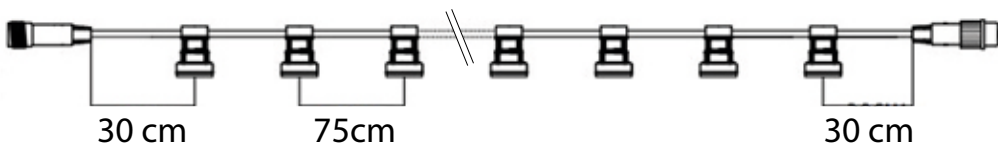

418-11
CONNECTA B22

4 735cm 6cm 75cm 10 B22 (Excl)

LIGHT CHAIN EXTRA

NEW 418-15
CONNECTA FLAT E27

4 735cm 6cm 75cm 10 E27 (Excl)

Max 2000 W

Learn all about
Connecta here:

LED-bulb not included