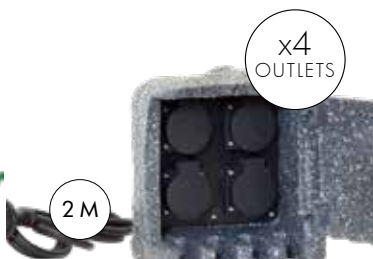

📦6 📏700cm 📏5.3cm 🏠

DRIBOX
CONNECTIONS MADE SIMPLE

x4
OUTLETS

2 M

Cables not incl.

080-10
DRIBOX

📦10 📏33cm 📏13cm 🏠

x4
OUTLETS