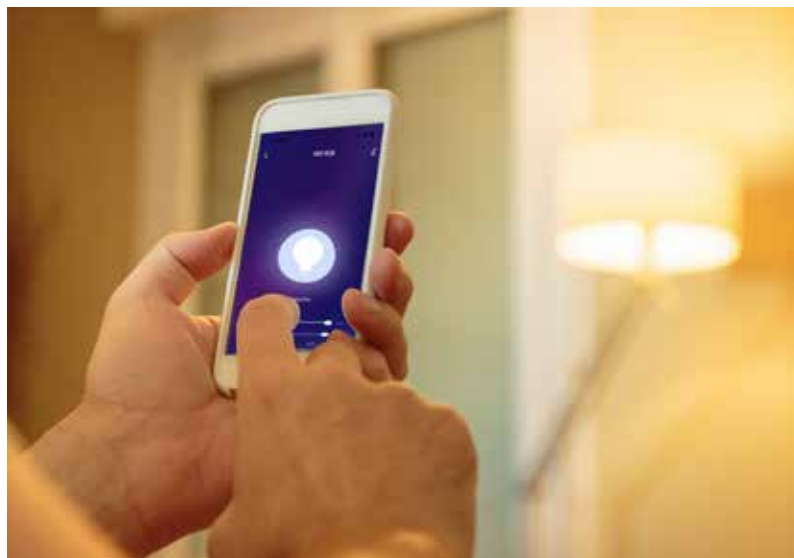

FLEXIBLE

Get a varied light with just one bulb and manage the light from wherever you are.

APP CONTROL

Manage the light by simple clicks in the Smart Life app.

VOICE CONTROL

Use your voice to instruct Alexa or Google to achieve the desired light.

The Smart Life app includes many smart functions, easy to use. And besides, it's for free!

EASY TO GET STARTED!

Get the app

Install smart product

Connect!

+

+

472-83
SMART TREE LIGHT CHAIN