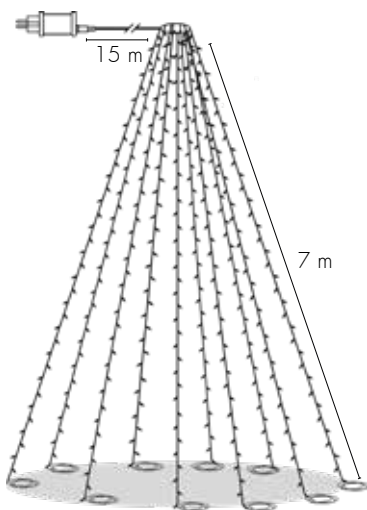

LIGHT CHAIN FLAG POLE

594-46
CRISPY ICE WHITE

4 1500cm 8cm 700cm 20cm 360 LED 5.58W

360 LED
10 STRINGS