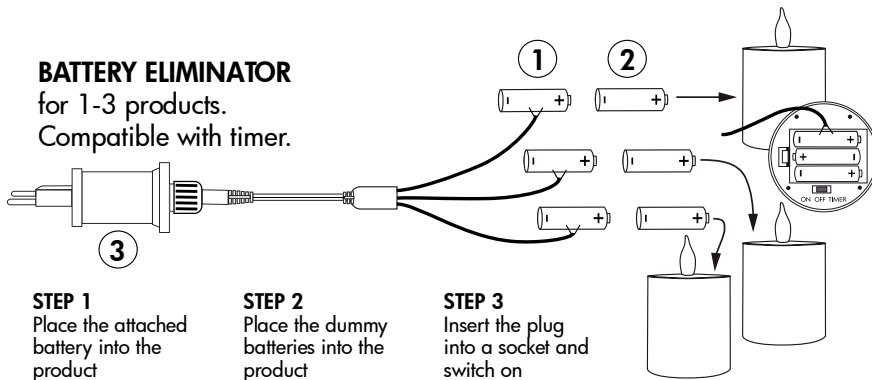

STEP 1
Place the attached
battery into the
product

STEP 2
Place the dummy
batteries into the
product

STEP 3
Insert the plug
into a socket and
switch on

062-02
2 X AAA

⊞48 ⊕180cm ⊖180cm ⊕2cm
1.5W

062-03-1
3 X AAA