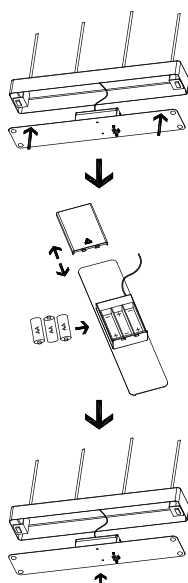

On/Off Switch

235-00
ASTRO

⊞6 ⊕35cm ⊕74cm ⊕1x4 (357-52)
⊞4 AA (Excl) 75h ⏻ ⏻

LOTTIE

EASY CHANGE OF BATTERY!

Just press the bottom of the star to open.

139-01
LOTTIE

⊞6 ⊞33cm ⊞48cm ⊞4 0.48W ⊞3 AA (Excl) ⊞ ⊞