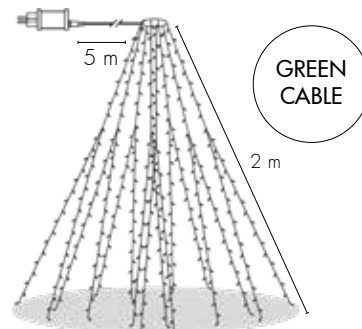

LIGHT CHAIN TREE LIGHT

NEW 594-63 SHINY WARMWHITE

6 500cm 7cm 200cm 7cm
360 LED 5.5W EC Contains F

360 LED
8 STRINGS