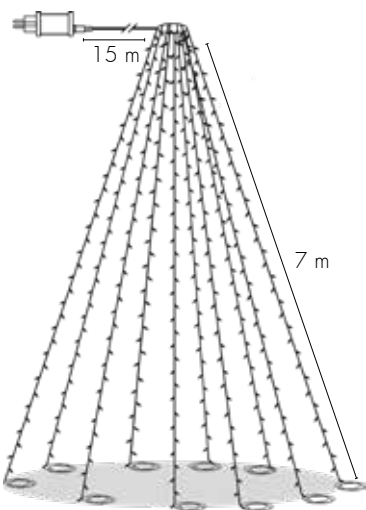

LIGHT CHAIN FLAG POLE

594-26-1
GOLDEN WARM WHITE

4 1500cm 8cm 700cm 20cm 360 LED 5.59W

360 LED
10 STRINGS