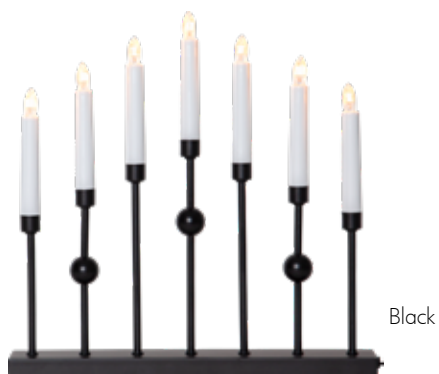

GUSTAVO

Black

138-52
GUSTAVO

6 180cm 37cm 37cm 7 (304-55) 21W