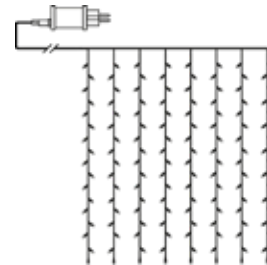

160 LED
2X2M

LIGHT CHAIN CURTAIN

594-44
CRISPY ICE WHITE

12 500cm 130cm 130cm 13cm 80 LED 1.2W

80 LED
1,3X1,3M

594-45
CRISPY ICE WHITE

10 500cm 130cm 200cm 13cm 120 LED 1.8W

120 LED
1,3X2M