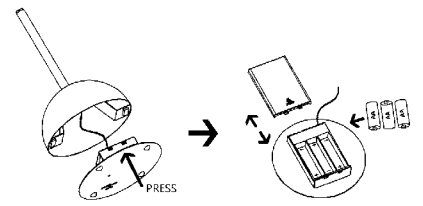

EASY CHANGE OF BATTERY!

Just press the bottom of the star to open.

234-78
LOTTIE

⊞6 ⊕35cm ⊕55cm ⊕46 LED 0.066W
⊞3 AA (Excl) 120h ⏻ ⏻