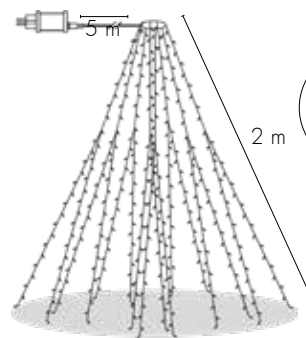

LIGHT CHAIN FLAG POLE

594-46
CRISPY ICE WHITE

4 1500cm 8cm 700cm 20cm 360 LED 5.58W

360 LED
10 STRINGS

LIGHT CHAIN TREE LIGHT

*Easy to mount on
your Christmas Tree*

GREEN
CABLE

594-33-1
CRISPY ICE WHITE