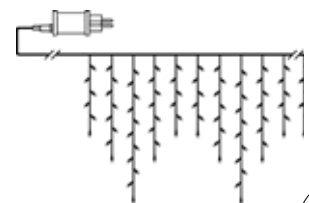

594-34-1

CRISPY ICE WHITE, LIGHT CHAIN SERIES IN 3000 K

Crispy Ice White är en prisvärd slingserie för utemiljö med ett krispigt, klart ljussken på 3000 K. I serien finns både korta och långa slingor, nät, gardiner, istappar och en flaggstångsdekoration. Samliga har många ljuspunkter och beroende på slinga är avståndet mellan lamporna två eller sju centimeter. Med Crispy Ice White är det lätt att skapa en skön stämning!

Crispy Ice White is a priceworthy series of light chains for an outdoors environment, providing a crisp, clear light. The series comes in short and long chains, nets, curtains, icicles, and flag pole decoration. All have many light points and, depending on the chain, the distance between each light is either 2 or 7 centimeters. With Crispy Ice White it is easy to create a crisp atmosphere!

Crispy Ice White ist eine Serie von Lichterketten für den Außenbereich, die einen klaren, kühlen Farbton besitzen. Sie beinhaltet kurze und lange Ketten, Netze, Vorhänge, Eisregen, und Flaggenmast-Dekorationen. Alle Artikel haben verhältnismäßig viele Lichtpunkte mit einem Abstand von 2 oder 7 Zentimetern. Mit Crispy Ice White erzeugen Sie ganz einfach eine winterliche, klare Atmosphäre.

LIGHT CHAIN 7 CM SPACING

594-37 CRISPY ICE WHITE

10 500cm 280cm 7cm 40 LED 0.62W

40 LED
2,8M

LIGHT CHAIN 2 CM SPACING

594-36-1 CRISPY ICE WHITE

12 500cm 360cm 2cm 180 LED 3.1W

180 LED
3,6M

LIGHT CHAIN ICICLE

594-39-1 CRISPY ICE WHITE

8 500cm 590cm 55cm 10cm
240 LED 3.07W

240 LED
6M

594-38-1 CRISPY ICE WHITE

10 500cm 560cm 7cm 80 LED 3.4W

80 LED
5,6M

594-31 CRISPY ICE WHITE

12 500cm 1190cm 2cm 540 LED 3.35W

540 LED
11M

594-40 CRISPY ICE WHITE

6 500cm 1190cm 55cm 10cm
480 LED 4.46W

480 LED
12M

594-35-1 CRISPY ICE WHITE

12 500cm 1260cm 7cm 180 LED 3.1W

180 LED
12,6M

594-32 CRISPY ICE WHITE

4 500cm 1600cm 2cm 800 LED 4.96W

800 LED
16M

594-41 CRISPY ICE WHITE

4 500cm 2390cm 55cm 10cm
960 LED 8.93W

960 LED
24M

594-30 CRISPY ICE WHITE

6 500cm 2560cm 7cm 360 LED 2.23W

360 LED
25M

594-34-1 CRISPY ICE WHITE

4 500cm 2400cm 2cm
1200 LED 8.18W

1200 LED
24M

EXTENSION CABLE 10 M

594-90 GOLDEN WARM WHITE, CRISPY ICE WHITE

20/160 1000cm