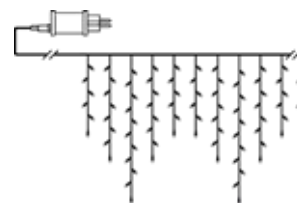

LIGHT CHAIN ICICLE

594-19-1
GOLDEN WARM WHITE

240 LED
6 M

8 500cm 590cm 55cm 10cm 240 LED 3.07W

594-18-1
GOLDEN WARM WHITE

80 LED
5,6 M

10 500cm 560cm 7cm 80 LED 3.25W

594-11-1
GOLDEN WARM WHITE

540 LED
11 M

6 500cm 1080cm 2cm 540 LED 5.3W

594-20-1
GOLDEN WARM WHITE

480 LED
12 M

6 500cm 1190cm 55cm 10cm 480 LED 5.36W

594-15-1
GOLDEN WARM WHITE

180 LED
12,6 M

12 500cm 1260cm 7cm 180 LED 3.1W

594-12-1
GOLDEN WARM WHITE

800 LED
16 M

4 500cm 1600cm 2cm 800 LED 5.92W

594-21-1
GOLDEN WARM WHITE

960 LED
24 M

4 500cm 2390cm 55cm 10cm 960 LED 8.5W

594-10-1
GOLDEN WARM WHITE

360 LED
25 M

6 500cm 2520cm 7cm 360 LED 3.07W

594-14-1
GOLDEN WARM WHITE

1200 LED
24 M

4 500cm 2400cm 2cm 1200 LED 8.18W

EXTENSION CABLE 10 M

594-90
GOLDEN WARM WHITE, CRISPY ICE WHITE

20/160 1000cm